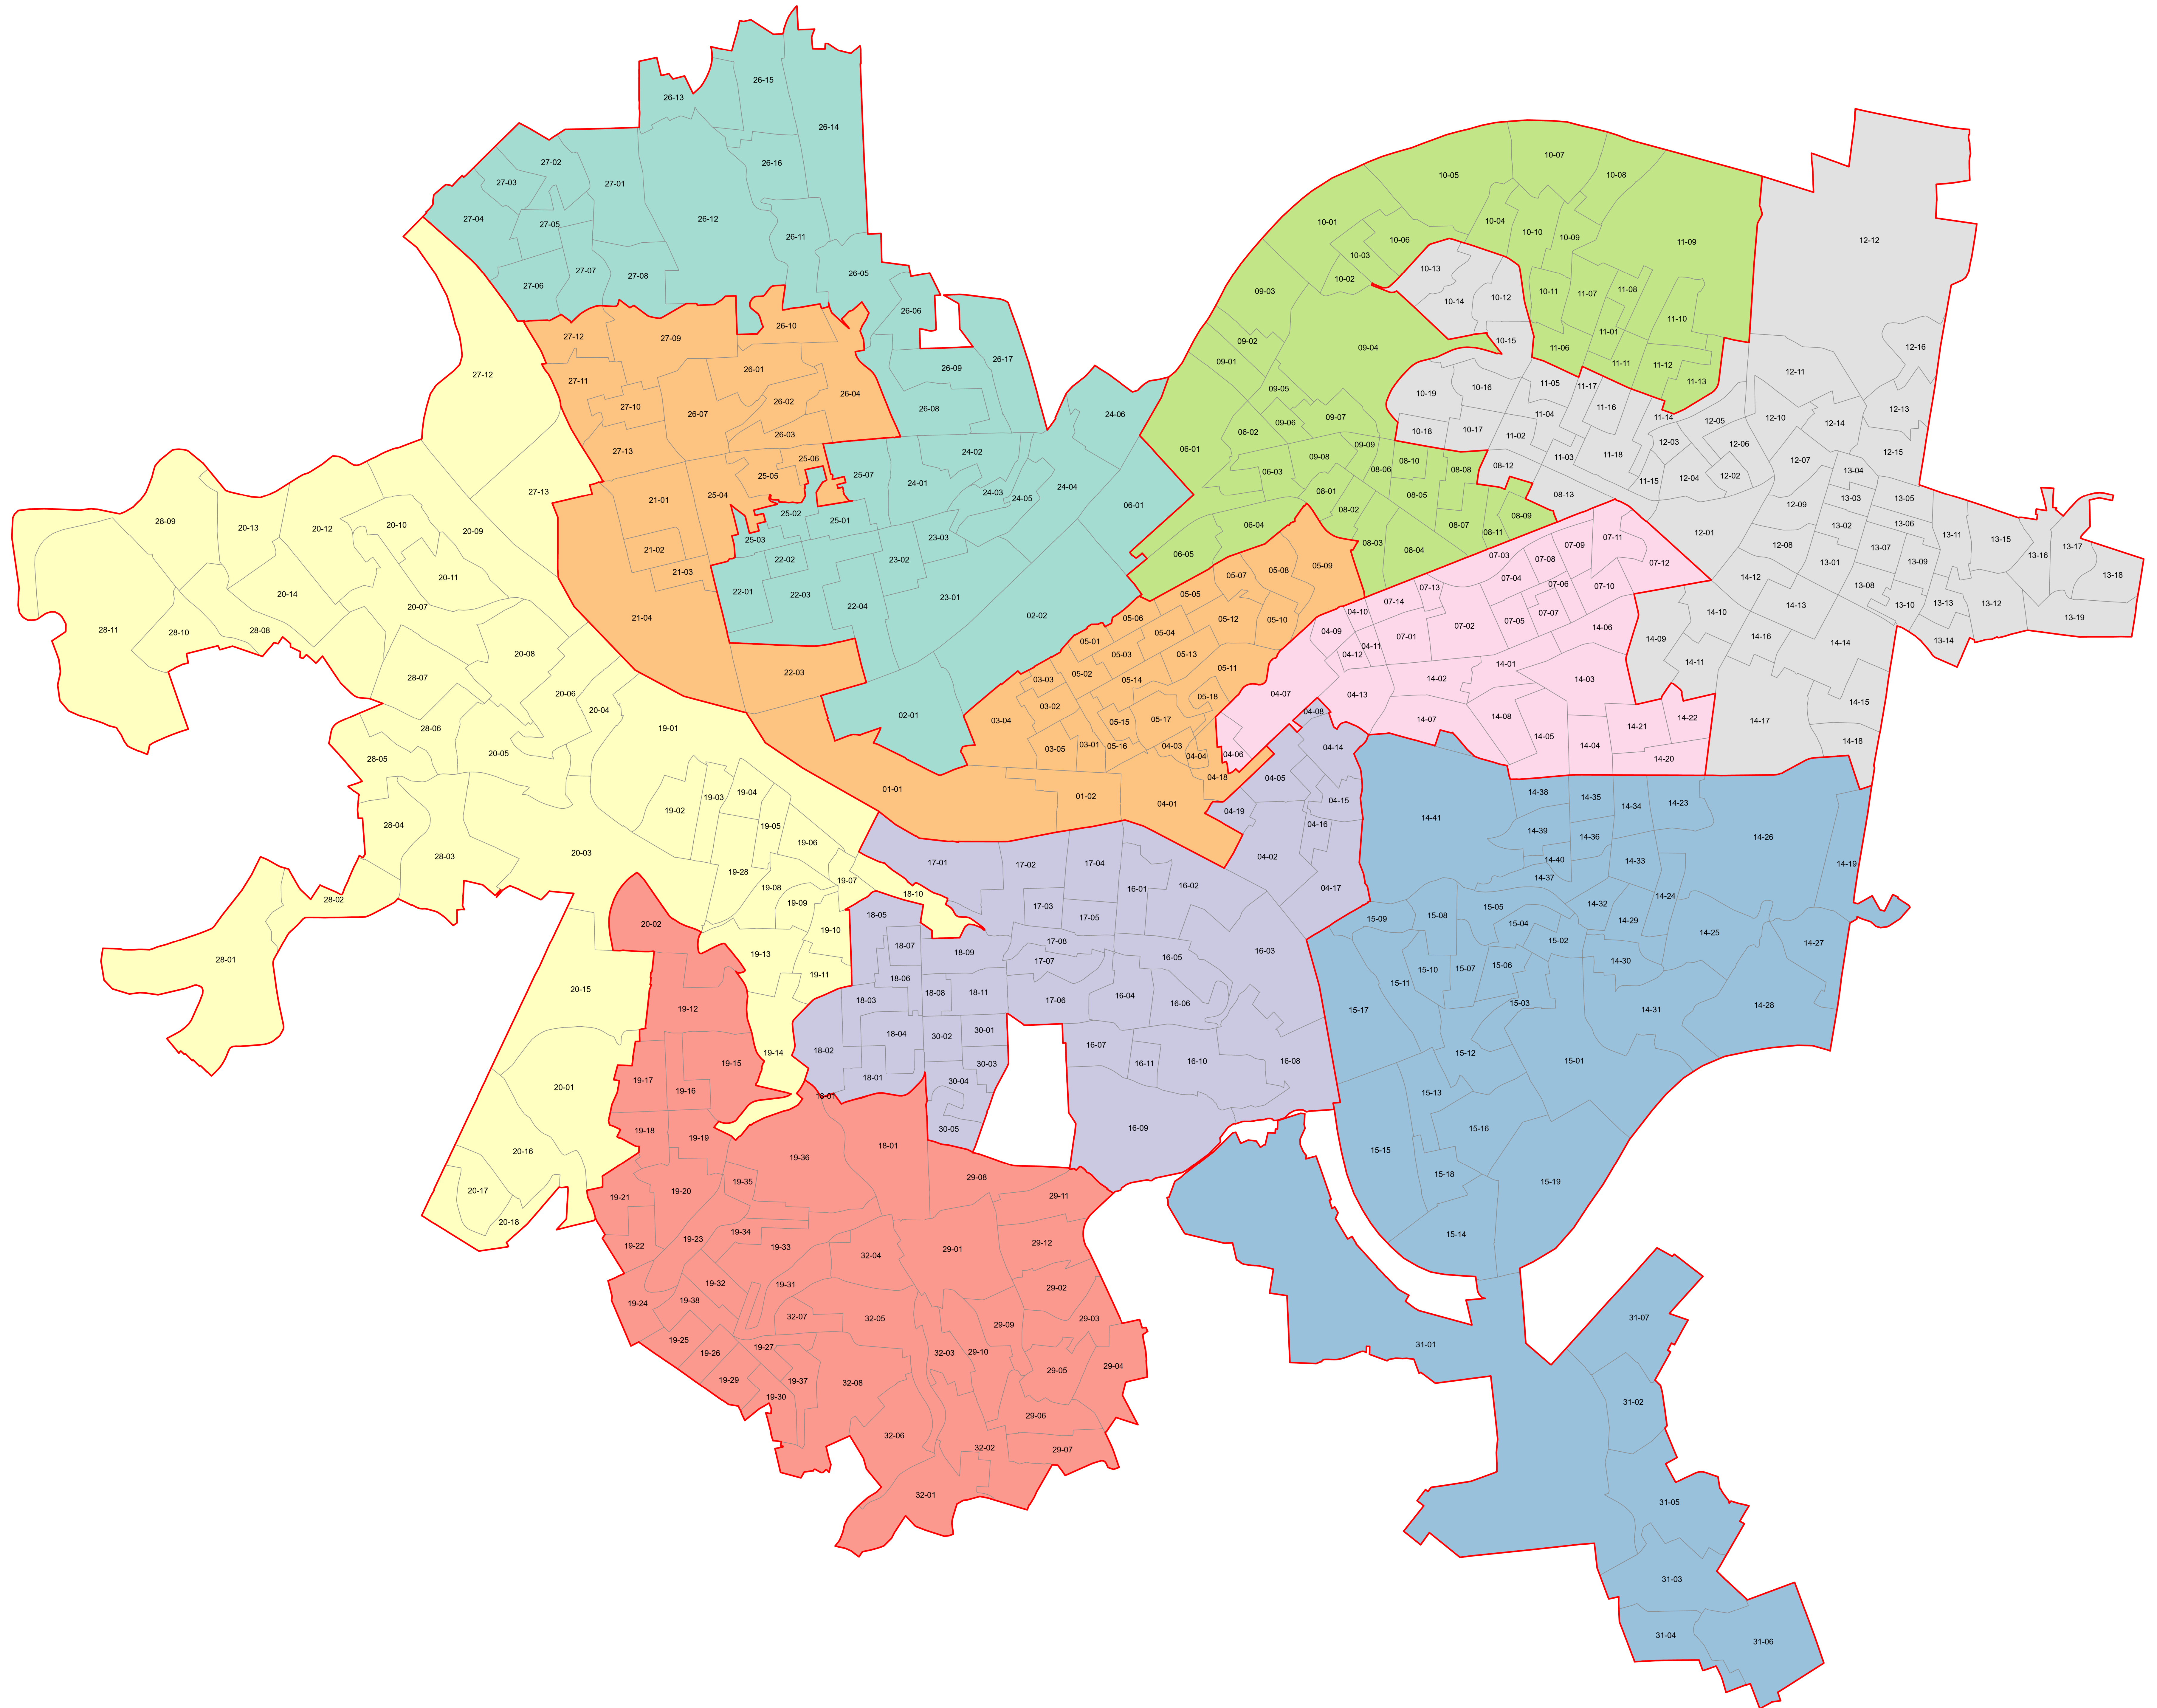

CITY OF PITTSBURGH GEOGRAPHIC INFORMATION SYSTEM

Council Districts as Voted by City Council on July 13, 2022

MAP KEY

Proposed Council Districts

- 1
- 2
- 3
- 4
- 5
- 6
- 7
- 8
- 9