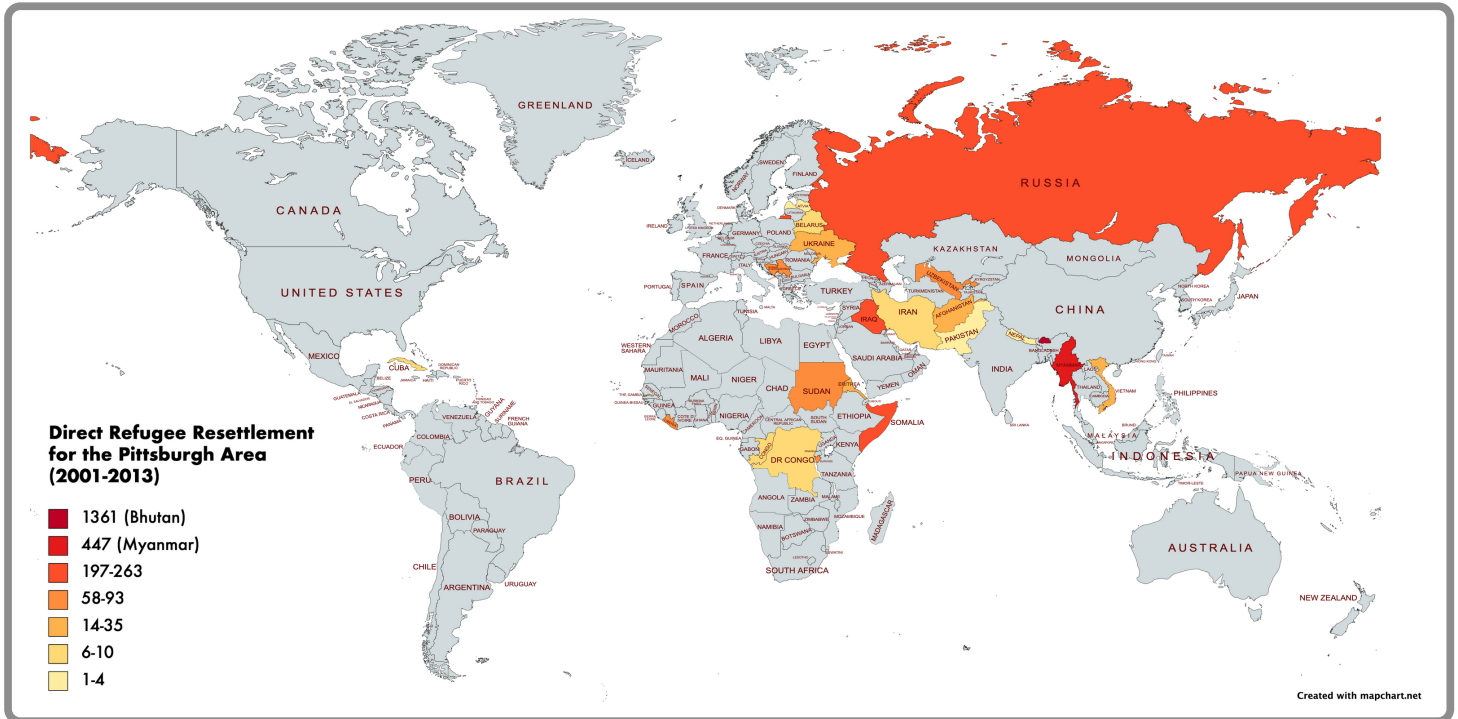

# Snapshot: Resettled Refugees in Pittsburgh and Allegheny Co.\*

Created June 2021

## Which Countries Represent Pittsburgh's Resettled Refugee Populations?

+25 Countries • +30 Languages

Source: U.S. Department of State, Bureau of Population, Refugees and Migration, Refugee Processing Center

**2,365**  
Refugees resettled  
from 2010-2015

Top 5 Countries of  
Origin from 2010-2015

1. Bhutan
2. Iraq
3. Burma (Myanmar)
4. Dem. Rep. of Congo
5. Somalia

Source: World Affairs Council of Pittsburgh

\* Data presented in this snapshot spans 2001-2015 and therefore may not represent the current landscape of resettled refugees in Pittsburgh & Allegheny County